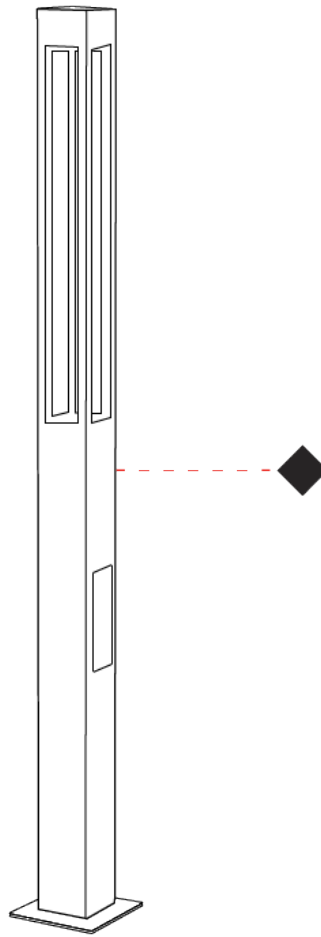

T4 POST

E9B180-

PROJECT

TYPE

SPECIFIER

QUANTITY

DATE

E