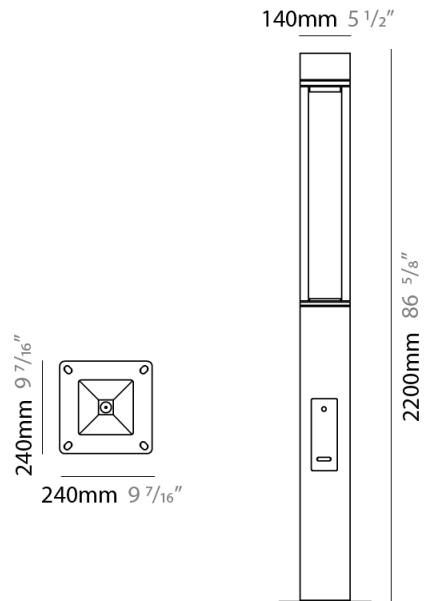

1. To build a product code in our configurator select the specify button on the base model # product page
2. To build a manual product code on this datasheet choose from the options listed below in blue font and add the suffix to the base model #

GENERAL

Series: T4
Brand: Platek
Division: Exterior
Mounting Type: Post
Mounting Location: Above Ground
Subcategory: Pedestrian

PHYSICAL

Shape: Rectangle
Length (mm): 240
Length (in): 9 7/16
Width (mm): 140
Width (in): 5 1/2
Height (mm): 2200
Height (in): 86 5/8
Light Distribution: Direct
Screws: A4 stainless steel
Diffuser: 4mm extra-clear flat tempered glass
Fixture Finish: [BLK](#) / [WHI](#) / [GRY](#) / [COR](#) / [ANT](#) / [BRZ](#)
Fixture Material: Extruded Aluminum

ELECTRICAL

Lamp Type: LED
Input Wattage (W): 28
Total Output Wattage (W): 24
Dimming: Tri-Mode (Non-Dimming and Phase Dimming (120Vac only) and 0-10V Dimming)
Driver Included: Yes
Driver Location: Integrated
Driver Type: Constant Current - Universal
Driver Class: Class 2
Input Voltage (V): 120 - 277
Constant Current (MA): 700
Upon Request: (Not included - see components [IP65 or higher enclosure to be supplied by others]): Remote: 0-10Vdc dimming

LED

Color Temperature (°K): [3000](#) / [4000](#)
Max. Delivered Lumen (lm): 2880 / 2995
Nominal Lumen (lm): 3685 / 3835
CRI: >80 CRI
Lamp Life (hrs): 60000

OPTICAL

RATINGS AND CERTIFICATIONS

Certified By: Certified for North American Standards
IP rating: IP65
IK Rating: IK10
Bug Rating: B1 U0 G1