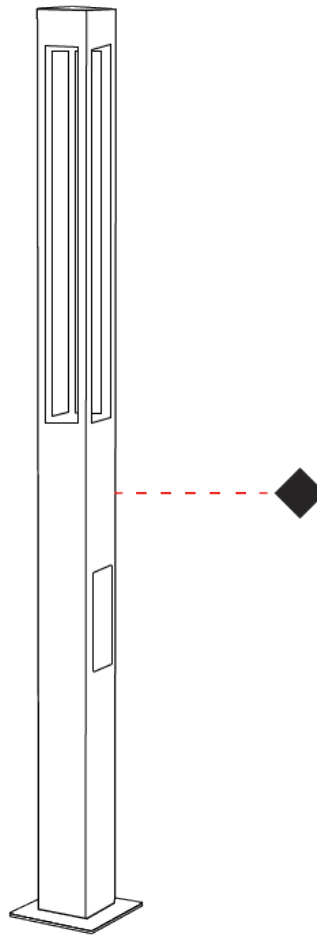

T4 POST

E9B179-

PROJECT _____

TYPE _____

SPECIFIER _____

QUANTITY _____

DATE _____

E