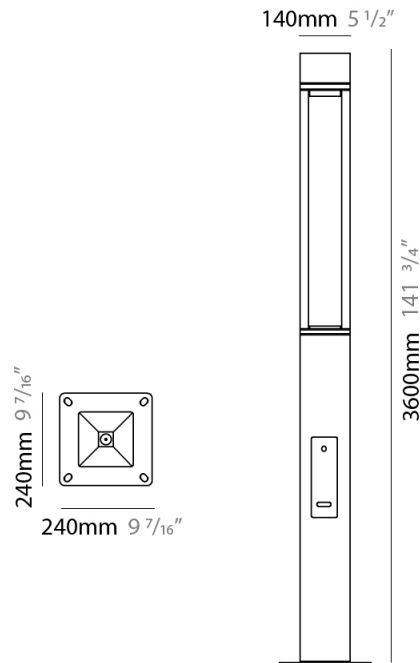

1. To build a product code in our configurator select the specify button on the base model # product page
2. To build a manual product code on this datasheet choose from the options listed below in blue font and add the suffix to the base model #

GENERAL

Series: T4
Brand: Platek
Division: Exterior
Mounting Type: Post
Mounting Location: Above Ground
Subcategory: Pedestrian

PHYSICAL

Shape: Rectangle
Length (mm): 240
Length (in): 9 7/16
Width (mm): 140
Width (in): 5 1/2
Height (mm): 3600
Height (in): 141 3/4
Light Distribution: Direct
Screws: A4 stainless steel
Diffuser: 4mm extra-clear flat tempered glass
Fixture Finish: [BLK](#) / [WHI](#) / [GRY](#) / [COR](#) / [ANT](#) / [BRZ](#)
Fixture Material: Extruded Aluminum

ELECTRICAL

Lamp Type: LED
Input Wattage (W): 39
Total Output Wattage (W): 36
Dimming: Non-Dimming / Phase Dimming (120vac Only)
Driver Included: Yes
Driver Location: Integrated
Driver Type: Constant Current - Universal
Driver Class: Class 2
Input Voltage (V): 120 - 277
Constant Current (MA): 1050
Upon Request: (Not included - see components [IP65 or higher enclosure to be supplied by others]): Remote: 0-10Vdc dimming

LED

Color Temperature (°K): [3000](#) / [4000](#)
Max. Delivered Lumen (lm): 3820 / 3970
Nominal Lumen (lm): 4900 / 5145
CRI: >80 CRI
Lamp Life (hrs): 60000

OPTICAL

RATINGS AND CERTIFICATIONS

Certified By: Certified for North American Standards
IP rating: IP65
IK Rating: IK10
Bug Rating: B2 U0 G1