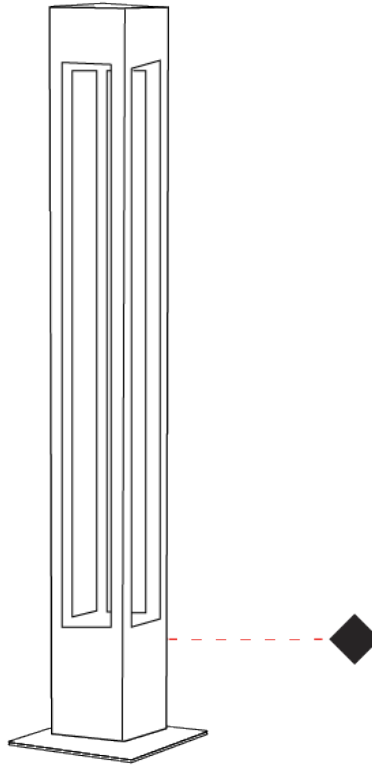

T4 POST

E9B178-

PROJECT _____

TYPE _____

SPECIFIER _____

QUANTITY _____

DATE _____

E