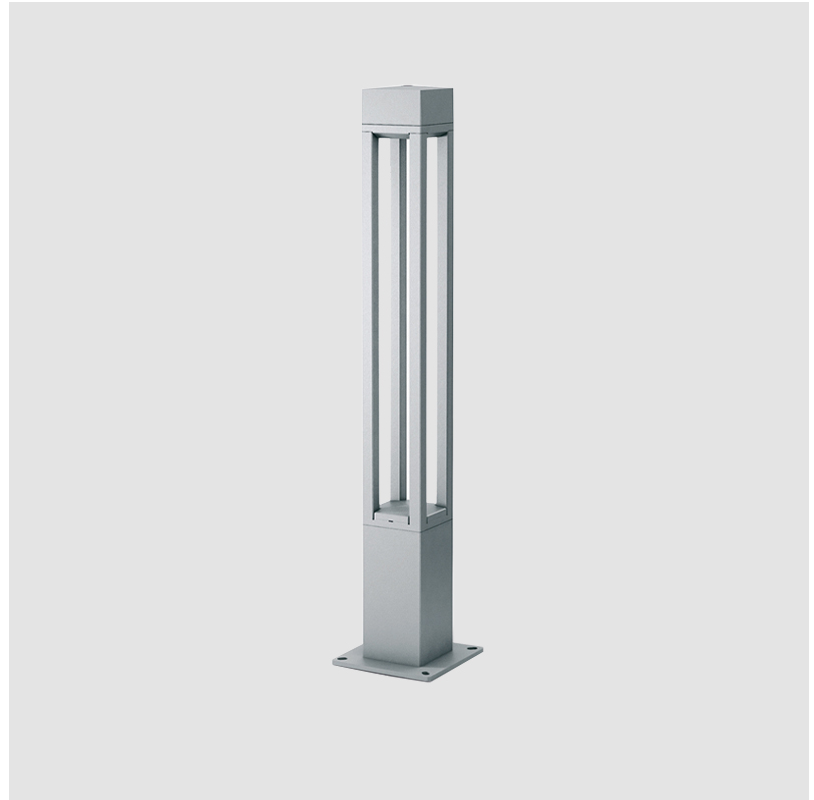

T4 POST

E9B178- -

base number
Color   Temperature   Finish   Options

1. To build a product code in our configurator select the specify button on the base model # product page
2. To build a manual product code on this datasheet choose from the options listed below in blue font and add the suffix to the base model #

GENERAL

Series: T4
Brand: Platek
Division: Exterior
Mounting Type: Post
Mounting Location: Above Ground
Subcategory: Bollard

PHYSICAL

Shape: Rectangle
Length (mm): 240
Length (in): 9 7/16
Width (mm): 140
Width (in): 5 1/2
Height (mm): 1200
Height (in): 47 1/4
Light Distribution: Direct
Screws: A4 stainless steel
Diffuser: 4mm extra-clear flat tempered glass
Fixture Finish: [BLK](#) / [WHI](#) / [GRY](#) / [COR](#) / [ANT](#) / [BRZ](#)
Fixture Material: Extruded Aluminum

ELECTRICAL

Lamp Type: LED
Input Wattage (W): 21
Total Output Wattage (W): 17
Dimming: Tri-Mode (Non-Dimming and Phase Dimming (120Vac only) and 0-10V Dimming)
Driver Included: Yes
Driver Location: Integrated
Driver Type: Constant Current - Universal
Driver Class: Class 2
Input Voltage (V): 120 - 277
Constant Current (MA): 500
Upon Request: Remote: 0-10Vdc dimming

LED

Color Temperature (°K): [3000](#) / [4000](#)
Max. Delivered Lumen (lm): 2070 / 2150
Nominal Lumen (lm): 2600 / 2705
CRI: >80 CRI
Lamp Life (hrs): 60000

OPTICAL

RATINGS AND CERTIFICATIONS

Certified By: Certified for North American Standards
IP rating: IP65
IK Rating: IK10
Bug Rating: B1 U0 G1