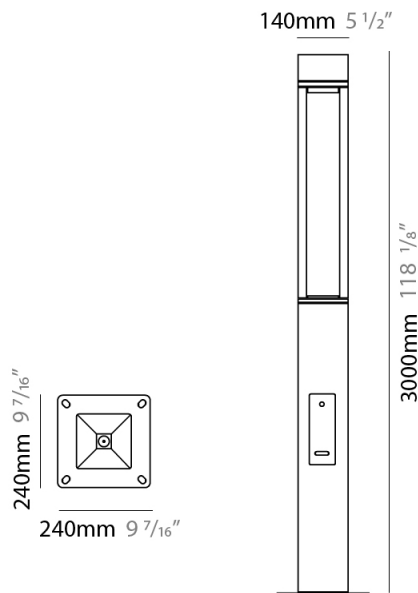

1. To build a product code in our configurator select the specify button on the base model # product page
2. To build a manual product code on this datasheet choose from the options listed below in blue font and add the suffix to the base model #

GENERAL

Series: T4
Brand: Platek
Division: Exterior
Mounting Type: Post
Mounting Location: Above Ground
Subcategory: Pedestrian

PHYSICAL

Shape: Rectangle
Length (mm): 240
Length (in): 9 7/16
Width (mm): 140
Width (in): 5 1/2
Height (mm): 3000
Height (in): 118 1/8
Light Distribution: Direct
Screws: A4 stainless steel
Diffuser: 4mm extra-clear flat tempered glass
Fixture Finish: [BLK](#) / [WHI](#) / [GRY](#) / [COR](#) / [ANT](#) / [BRZ](#)
Fixture Material: Extruded Aluminum

ELECTRICAL

Lamp Type: LED
Input Wattage (W): 39
Total Output Wattage (W): 36
Dimming: Non-Dimming / Phase Dimming (120vac Only)
Driver Included: Yes
Driver Location: Integrated
Driver Type: Constant Current - Universal
Driver Class: Class 2
Input Voltage (V): 120 - 277
Constant Current (MA): 1050
Upon Request: (Not included - see components [IP65 or higher enclosure to be supplied by others]): Remote: 0-10Vdc dimming

LED

Color Temperature (°K): [3000](#) / [4000](#)
Max. Delivered Lumen (lm): 3820 / 3970
Nominal Lumen (lm): 4900 / 5145
CRI: >80 CRI
Lamp Life (hrs): 60000

OPTICAL

RATINGS AND CERTIFICATIONS

Certified By: Certified for North American Standards
IP rating: IP65
IK Rating: IK10
Bug Rating: B2 U0 G1