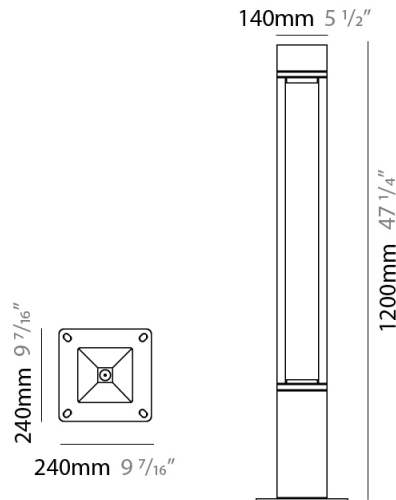

T4 POST

E9B178- -

base number
Color   Temperature   Finish   Options

1. To build a product code in our configurator select the specify button on the base model # product page
2. To build a manual product code on this datasheet choose from the options listed below in blue font and add the suffix to the base model #

GENERAL

Series: T4
Brand: Platek
Division: Exterior
Mounting Type: Post
Mounting Location: Above Ground
Subcategory: Bollard

PHYSICAL

Shape: Rectangle
Length (mm): 240
Length (in): 9 7/16
Width (mm): 140
Width (in): 5 1/2
Height (mm): 1200
Height (in): 47 1/4
Light Distribution: Direct
Screws: A4 stainless steel
Diffuser: 4mm extra-clear flat tempered glass
Fixture Finish: [BLK](#) / [WHI](#) / [GRY](#) / [COR](#) / [ANT](#) / [BRZ](#)
Fixture Material: Extruded Aluminum

ELECTRICAL

Lamp Type: LED
Input Wattage (W): 21
Total Output Wattage (W): 17
Dimming: Tri-Mode (Non-Dimming and Phase Dimming (120Vac only) and 0-10V Dimming)
Driver Included: Yes
Driver Location: Integrated
Driver Type: Constant Current - Universal
Driver Class: Class 2
Input Voltage (V): 120 - 277
Constant Current (MA): 500
Upon Request: Remote: 0-10Vdc dimming

LED

Color Temperature (°K): [3000](#) / [4000](#)
Max. Delivered Lumen (lm): 2070 / 2150
Nominal Lumen (lm): 2600 / 2705
CRI: >80 CRI
Lamp Life (hrs): 60000

OPTICAL

RATINGS AND CERTIFICATIONS

Certified By: Certified for North American Standards
IP rating: IP65
IK Rating: IK10
Bug Rating: B1 U0 G1